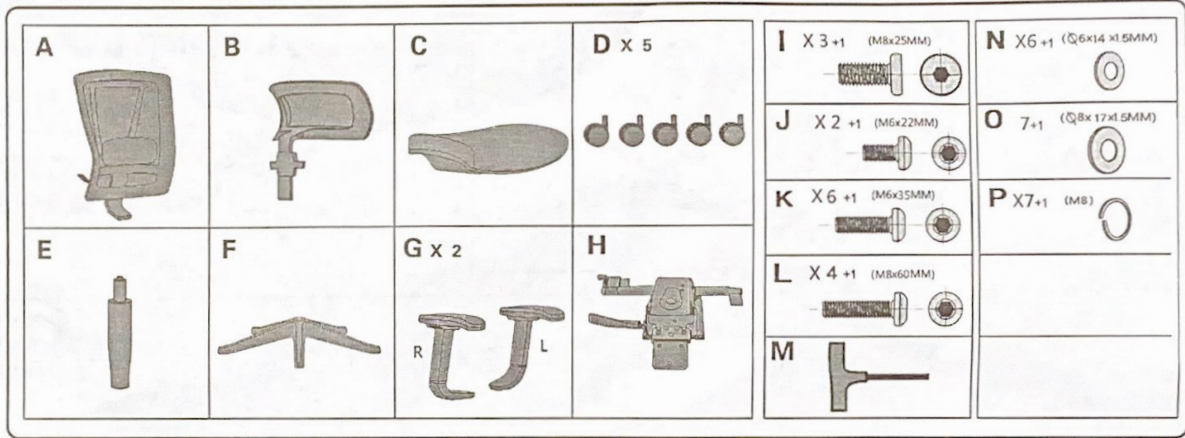

# ASSEMBLY INSTRUCTION

BEFORE ASSEMBLY THIS PRODUCT,  
PLEASE READ THIS INSTRUCTIONS CAREFULLY.

### WARNING

FAILURE TO FOLLOW THESE INSTRUCTIONS MAY RESULT IN SERIOUS INJURY

1. THIS PRODUCT IS DESIGNED FOR SEATING ONLY. DO NOT STAND ON THIS PRODUCT. DO NOT USE IT AS A STEP LADDER
2. DO NOT USE THIS PRODUCT UNLESS ALL BOLTS AND PARTS ARE FIRMLY TIGHTENED.
3. IF ANY PARTS ARE MISSING, DAMAGED OR WORN, STOP USING THIS PRODUCT. REPAIR THE PRODUCT WITH THE REPLACEMENT PARTS FROM MANUFACTURER.
4. DO NOT SIT ON THE ARMREST OF THIS PRODUCT.
5. THIS PRODUCT IS DESIGNED FOR ONE PERSON SITTING AT A TIME.
6. KEEP OUT OF REACH OF CHILDREN UNDER THE AGE OF 10 UNLESS ASSISTANCE FROM AN ADULT IS PROVIDED.